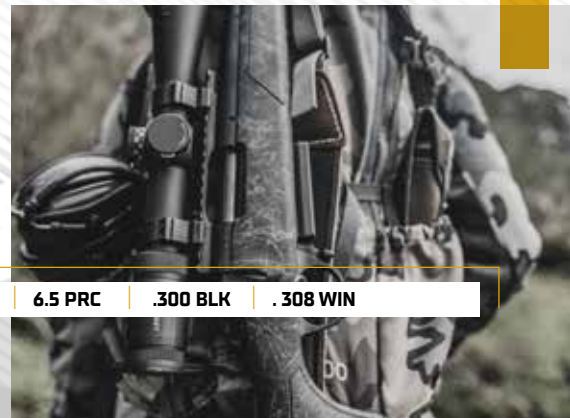

NEW

STOKE

WEIGHT
starting at
2.5 kg

RRP (NO VAT)
starting at
770 €

ACCURACY
sub-MOA
Guarantee

BARREL

4140 CrMo Steel
42 cm (16.5") - 51 cm (20") barrel lengths

FINISH

Graphite Black Cerakote®

STOCK

Compact stock with 311 cm LOP
Adjustable with LOP spacers

MAGAZINE

AICS Style Detachable

CALIBERS

.223 REM | .22-250 REM | .243 WIN | 6.5 CREEDMOOR | 6.5 PRC | .300 BLK | .308 WIN